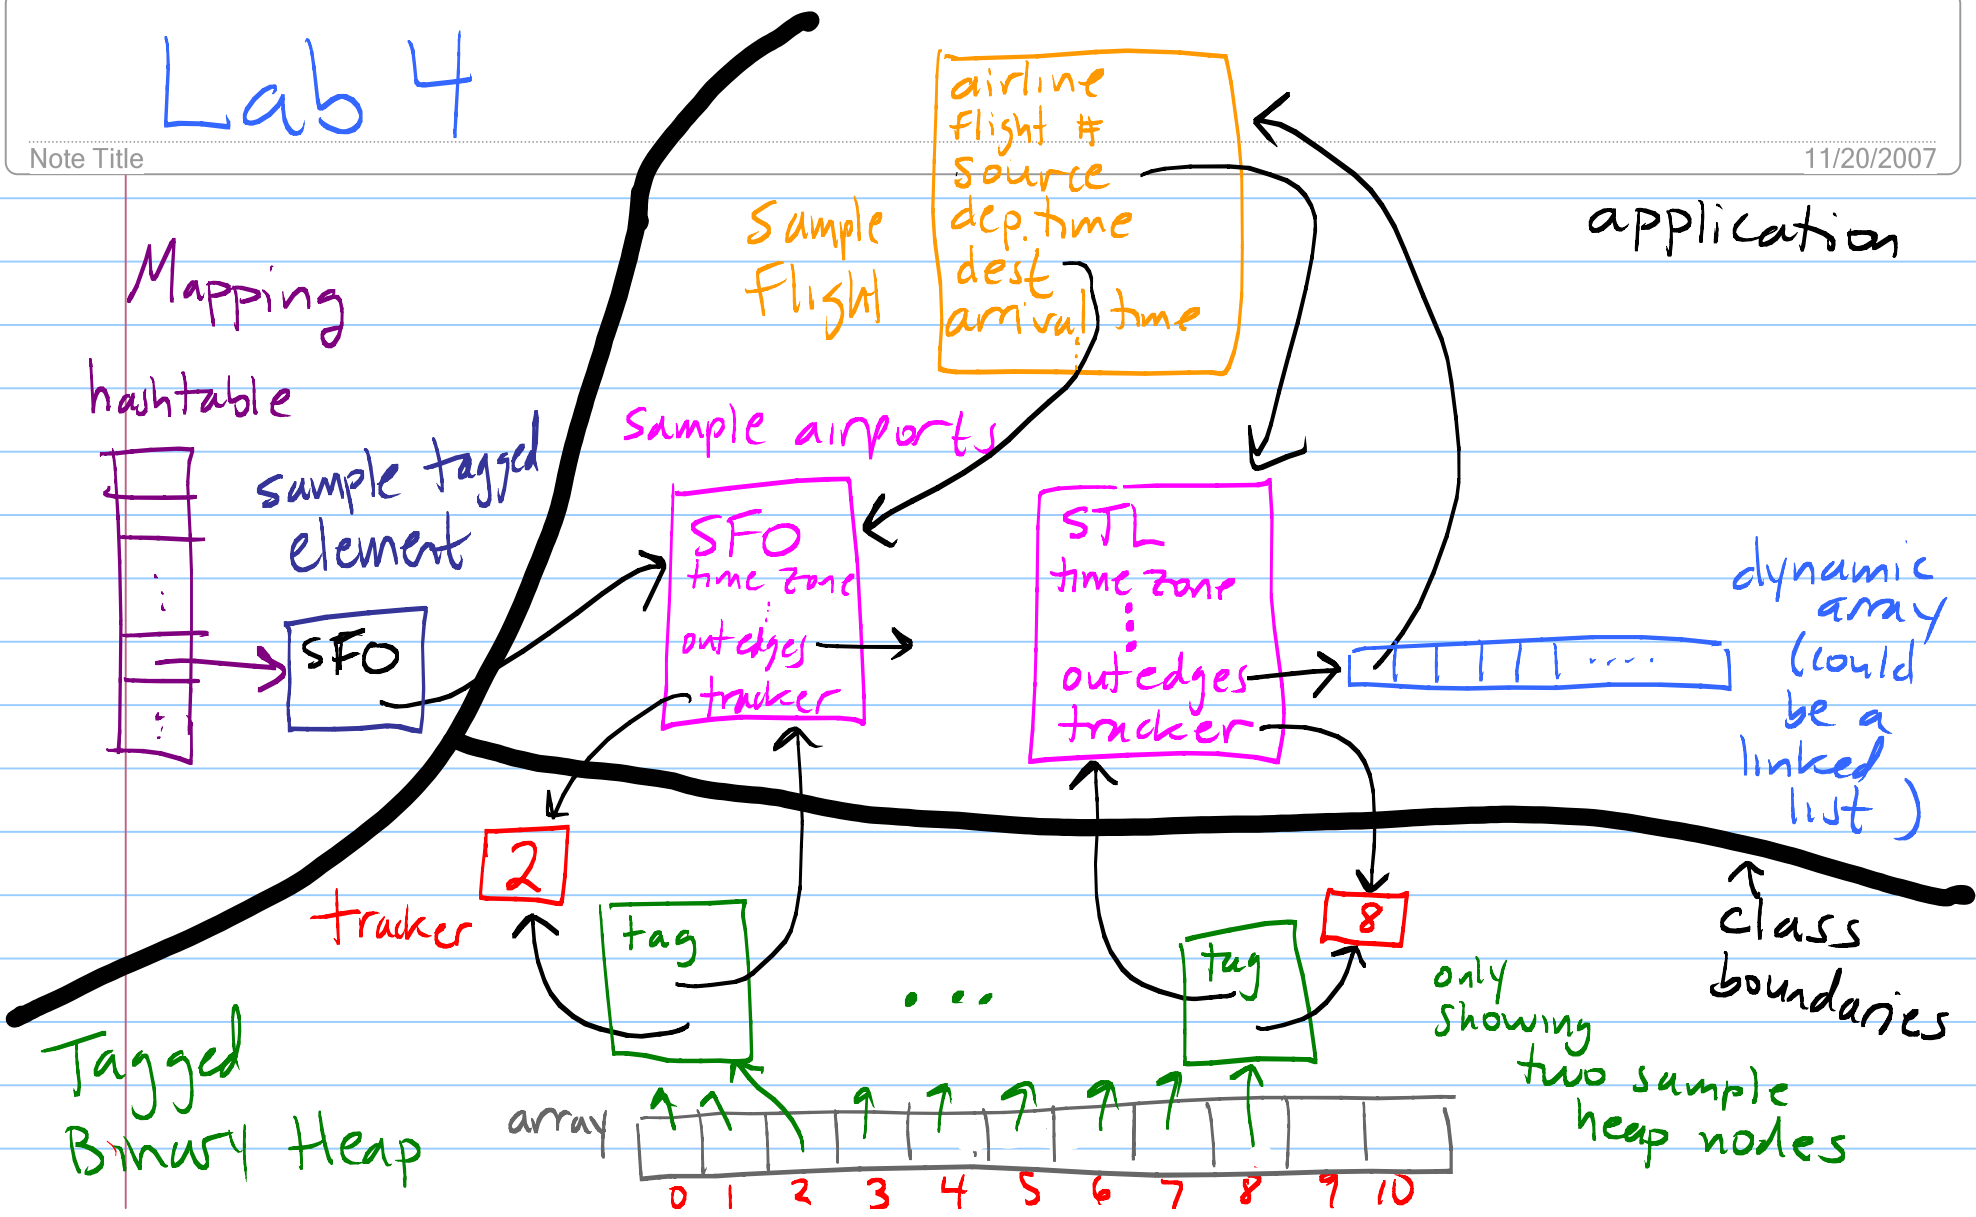

Lab 4

Note Title

11/20/2007

Tagged Binary Heap

Swap(3, 6)

tag node \leq tag of descendants